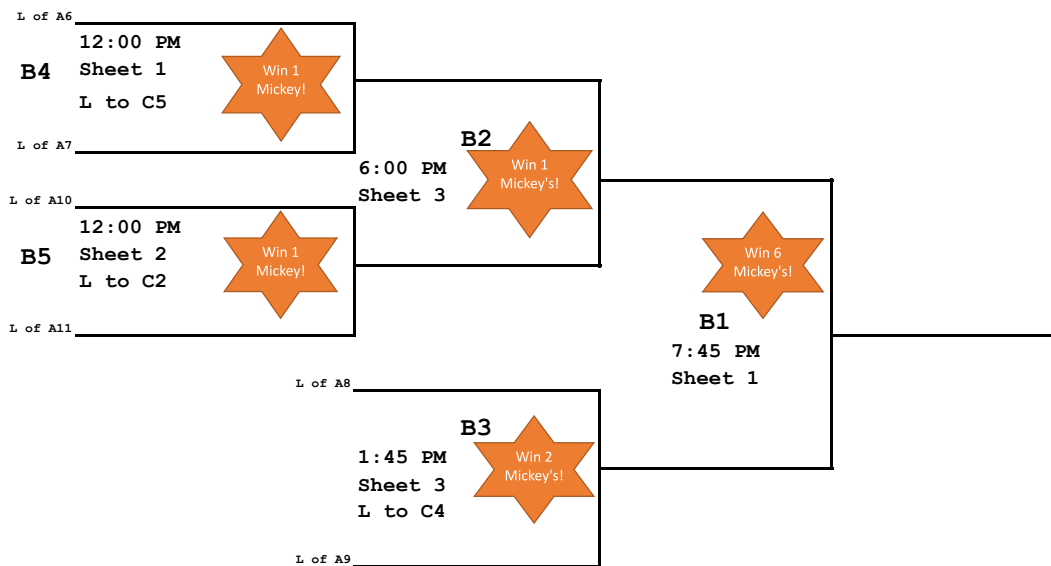

# Mickey Spiel Draw - St. Adolphe Curling Club

## A EVENT

## B EVENT

## C EVENT