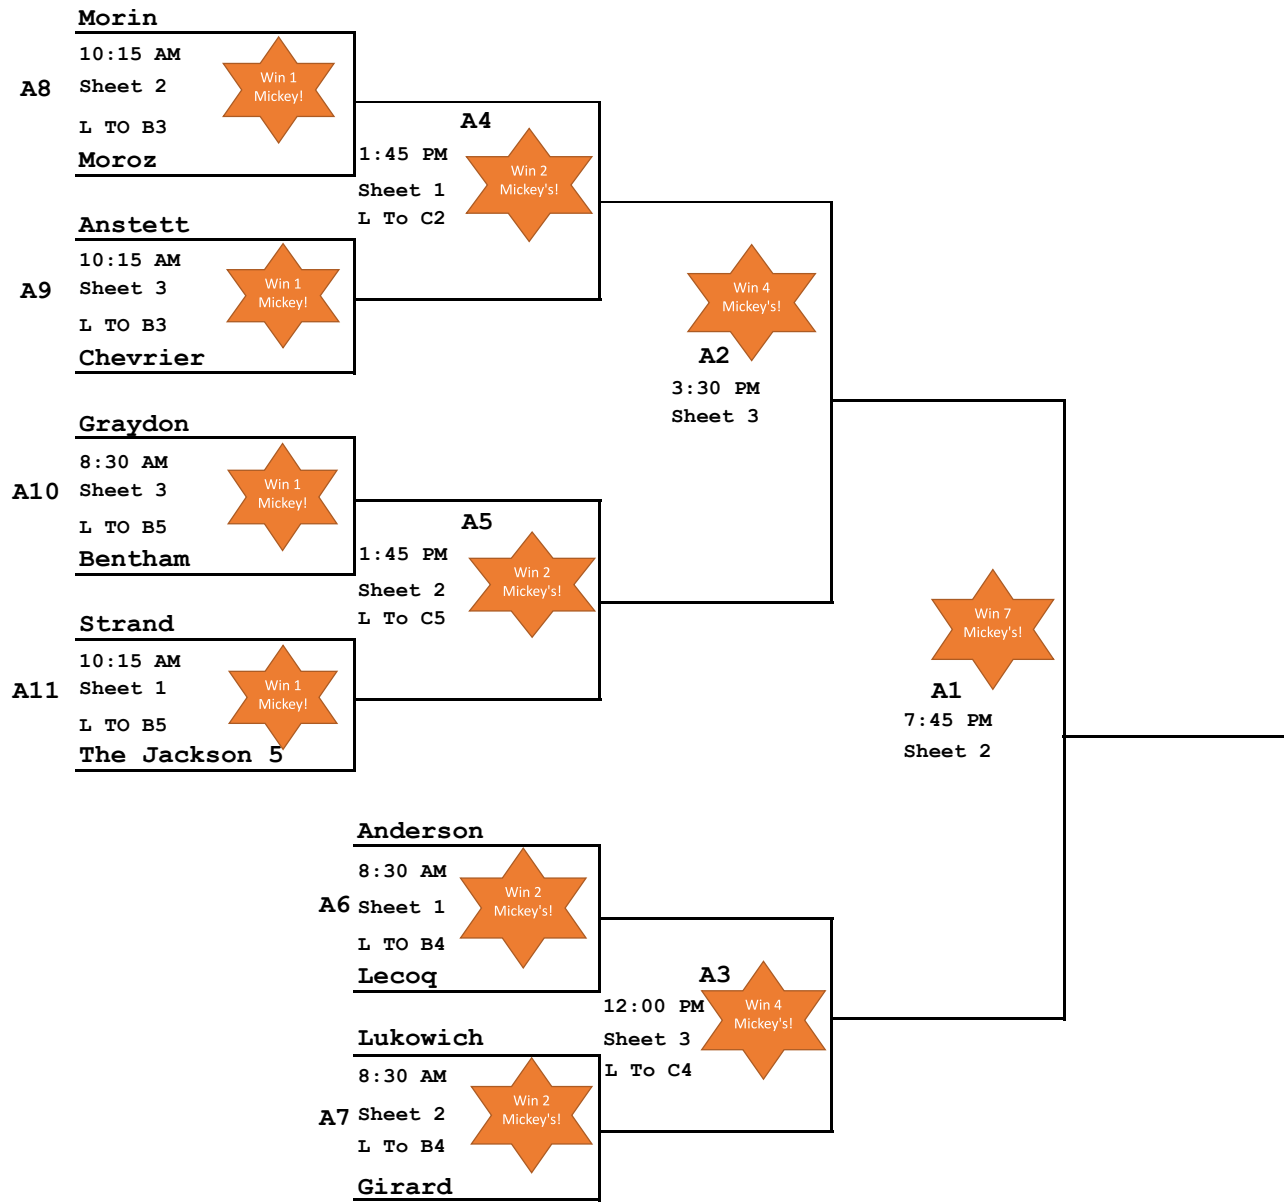

# Mickey Spiel Draw - St. Adolphe Curling Club

## A EVENT

## B EVENT

## C EVENT