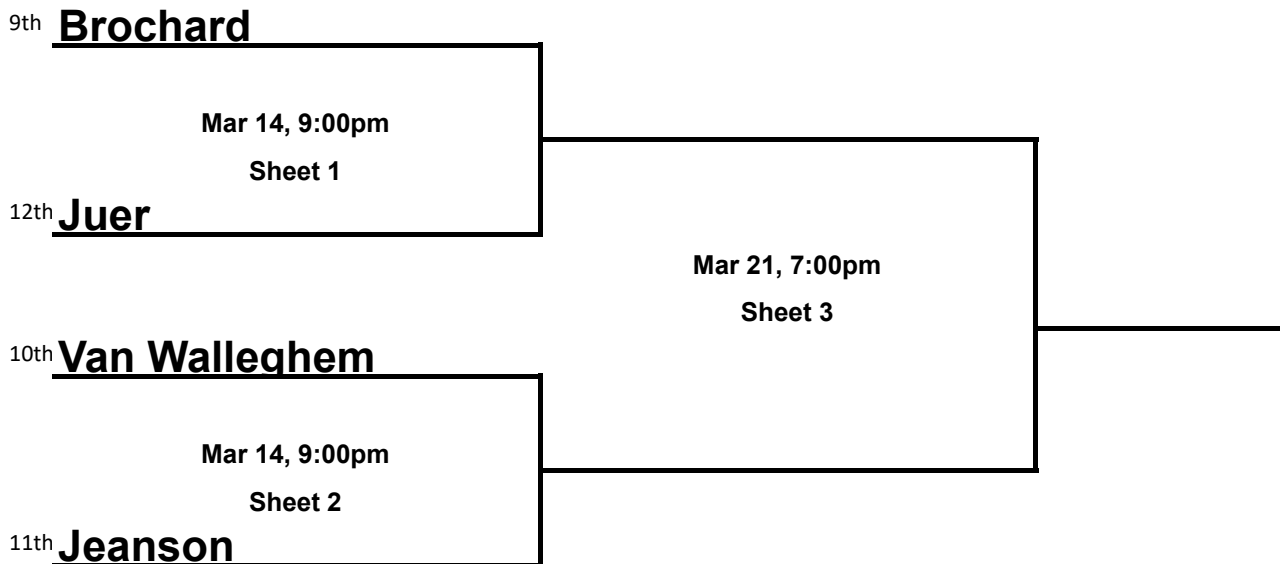

Men's 2022-2023 Playoff Schedule

A SIDE

B SIDE

C SIDE

Extra-ends must be played until ties are broken.