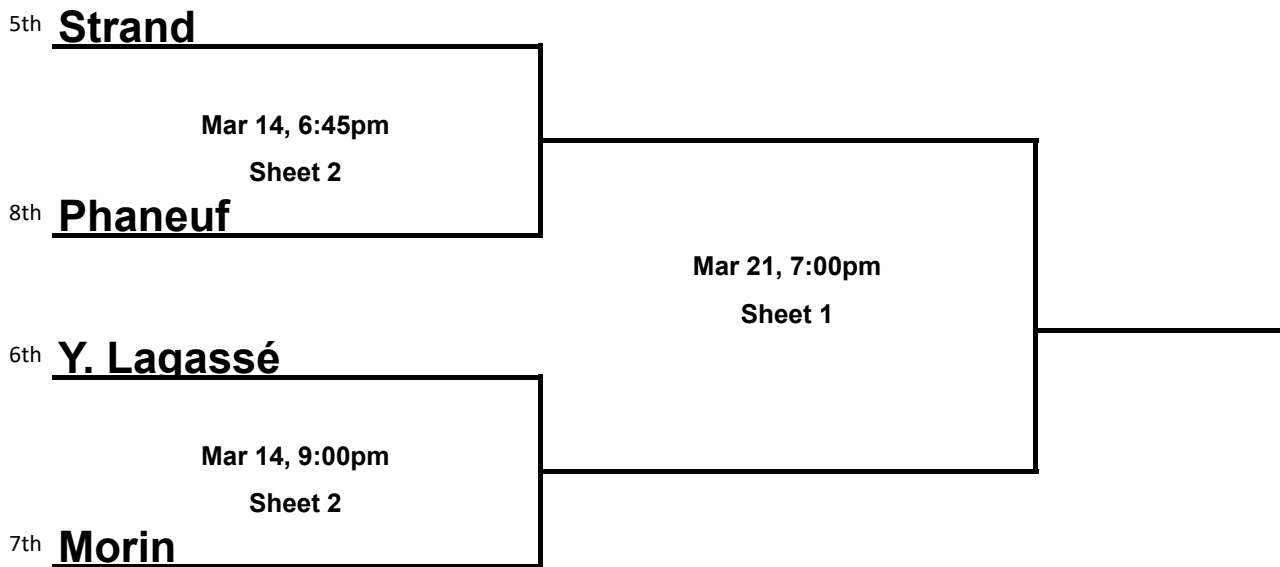

Men's 2022-2023 Playoff Schedule

A SIDE

B SIDE

C SIDE

Extra-ends must be played until ties are broken.