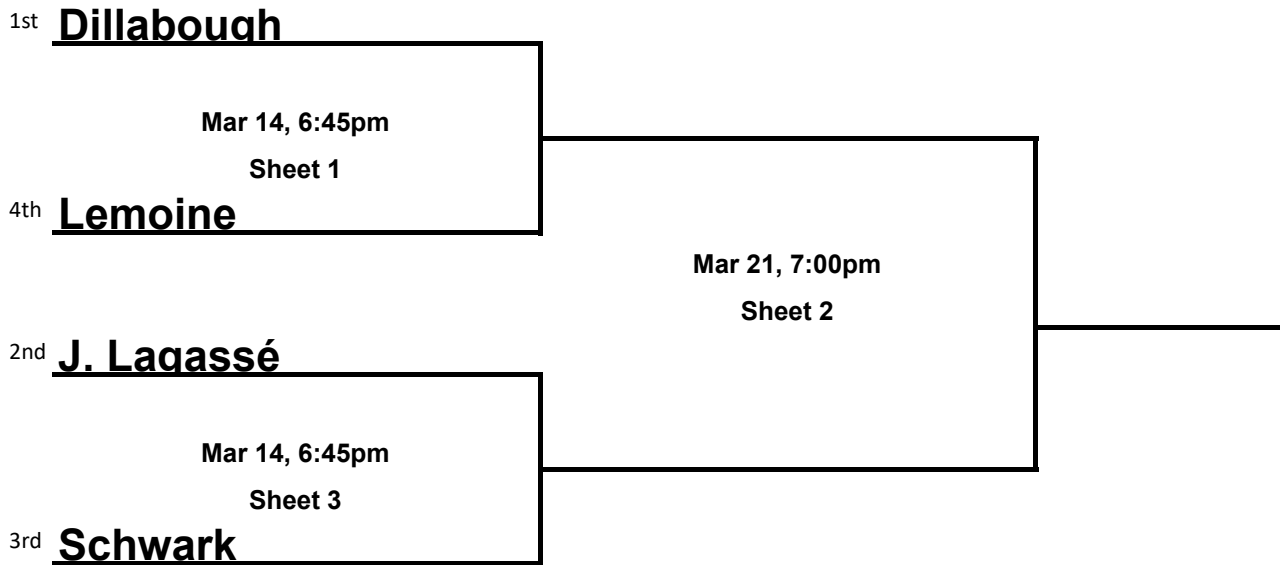

Men's 2022-2023 Playoff Schedule

A SIDE

B SIDE

C SIDE

Extra-ends must be played until ties are broken.