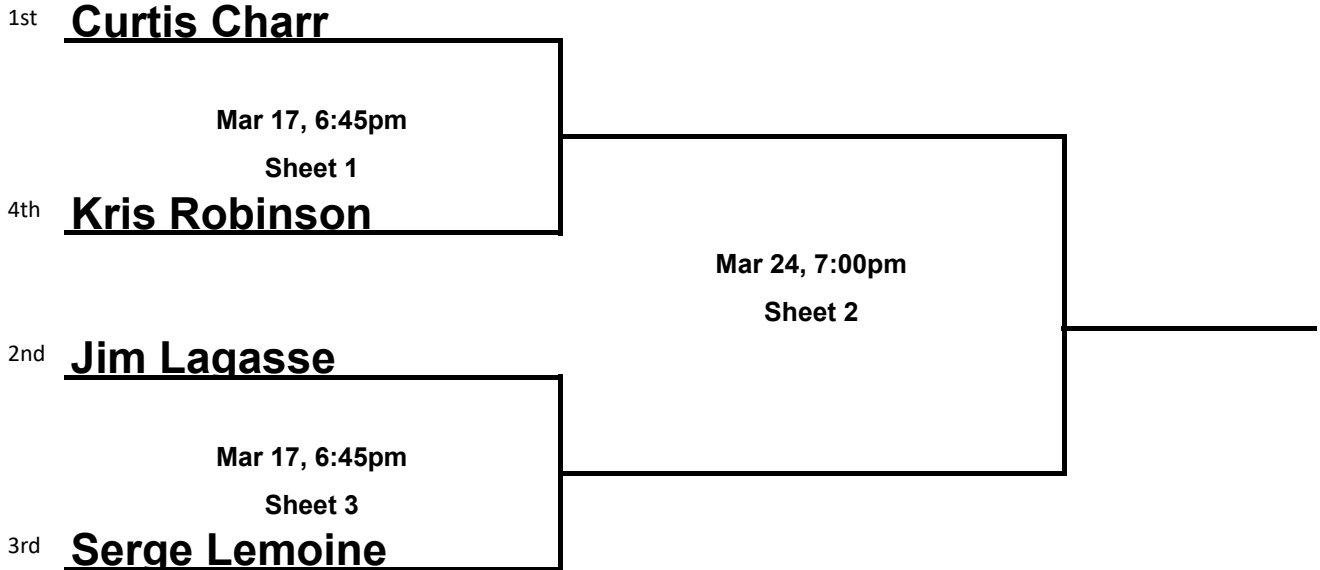

Mixed League 2022-2023 Playoff Schedule

A SIDE

B SIDE

C SIDE

Extra-ends must be played until ties are broken.