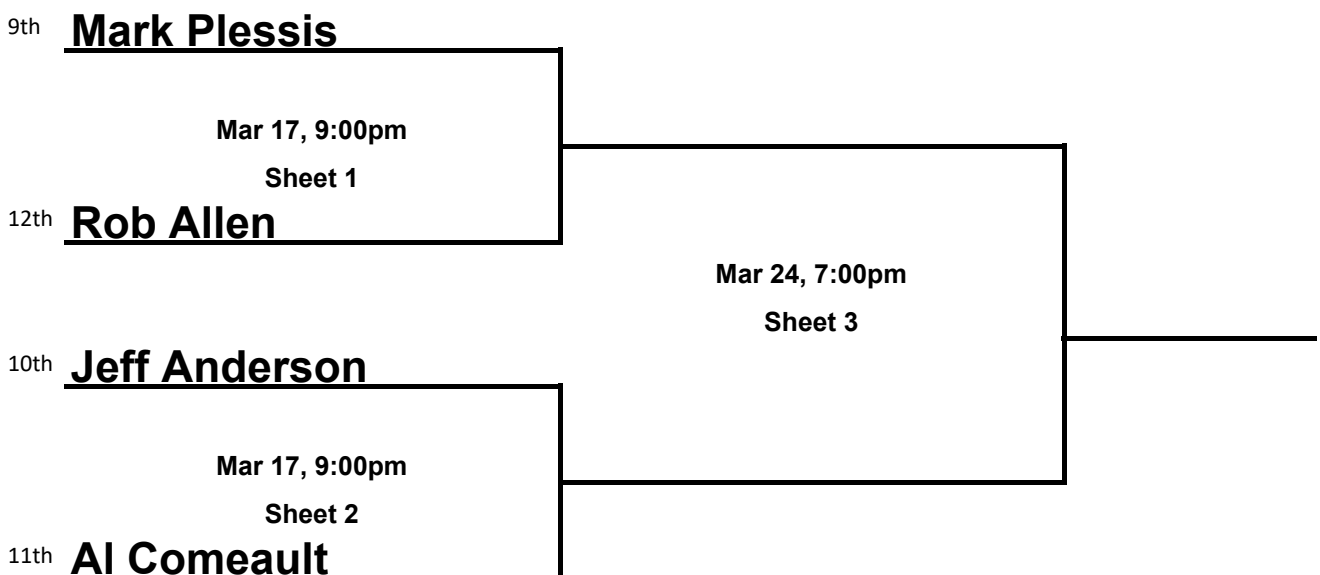

Mixed League 2022-2023 Playoff Schedule

A SIDE

B SIDE

C SIDE

Extra-ends must be played until ties are broken.