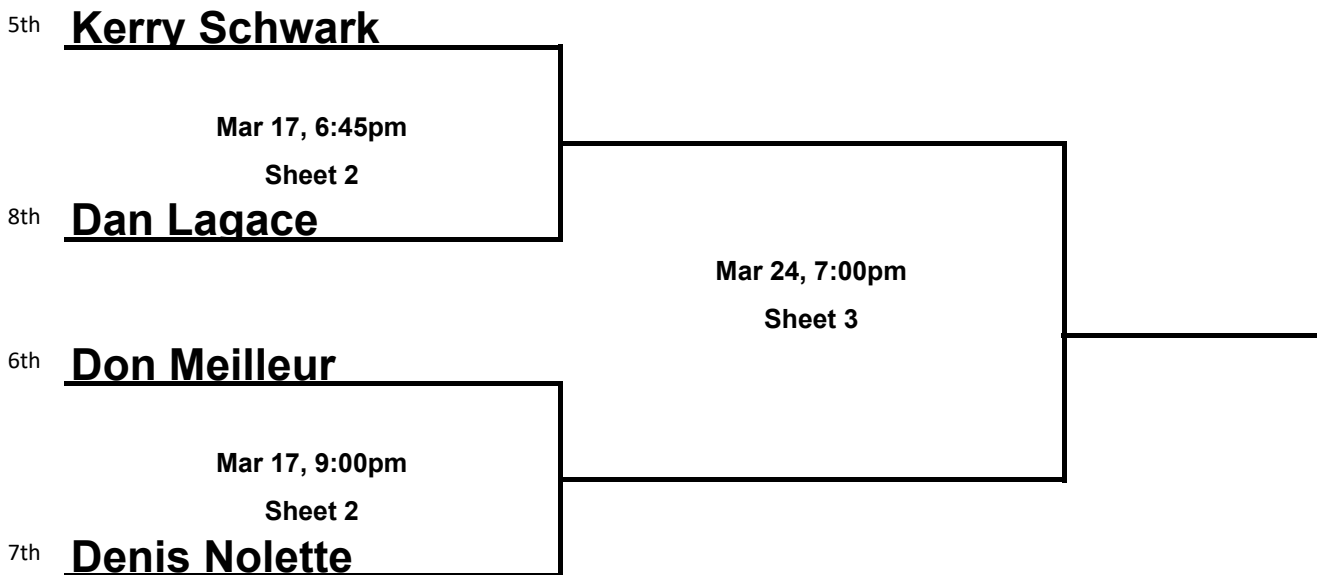

Mixed League 2022-2023 Playoff Schedule

A SIDE

B SIDE

C SIDE

Extra-ends must be played until ties are broken.