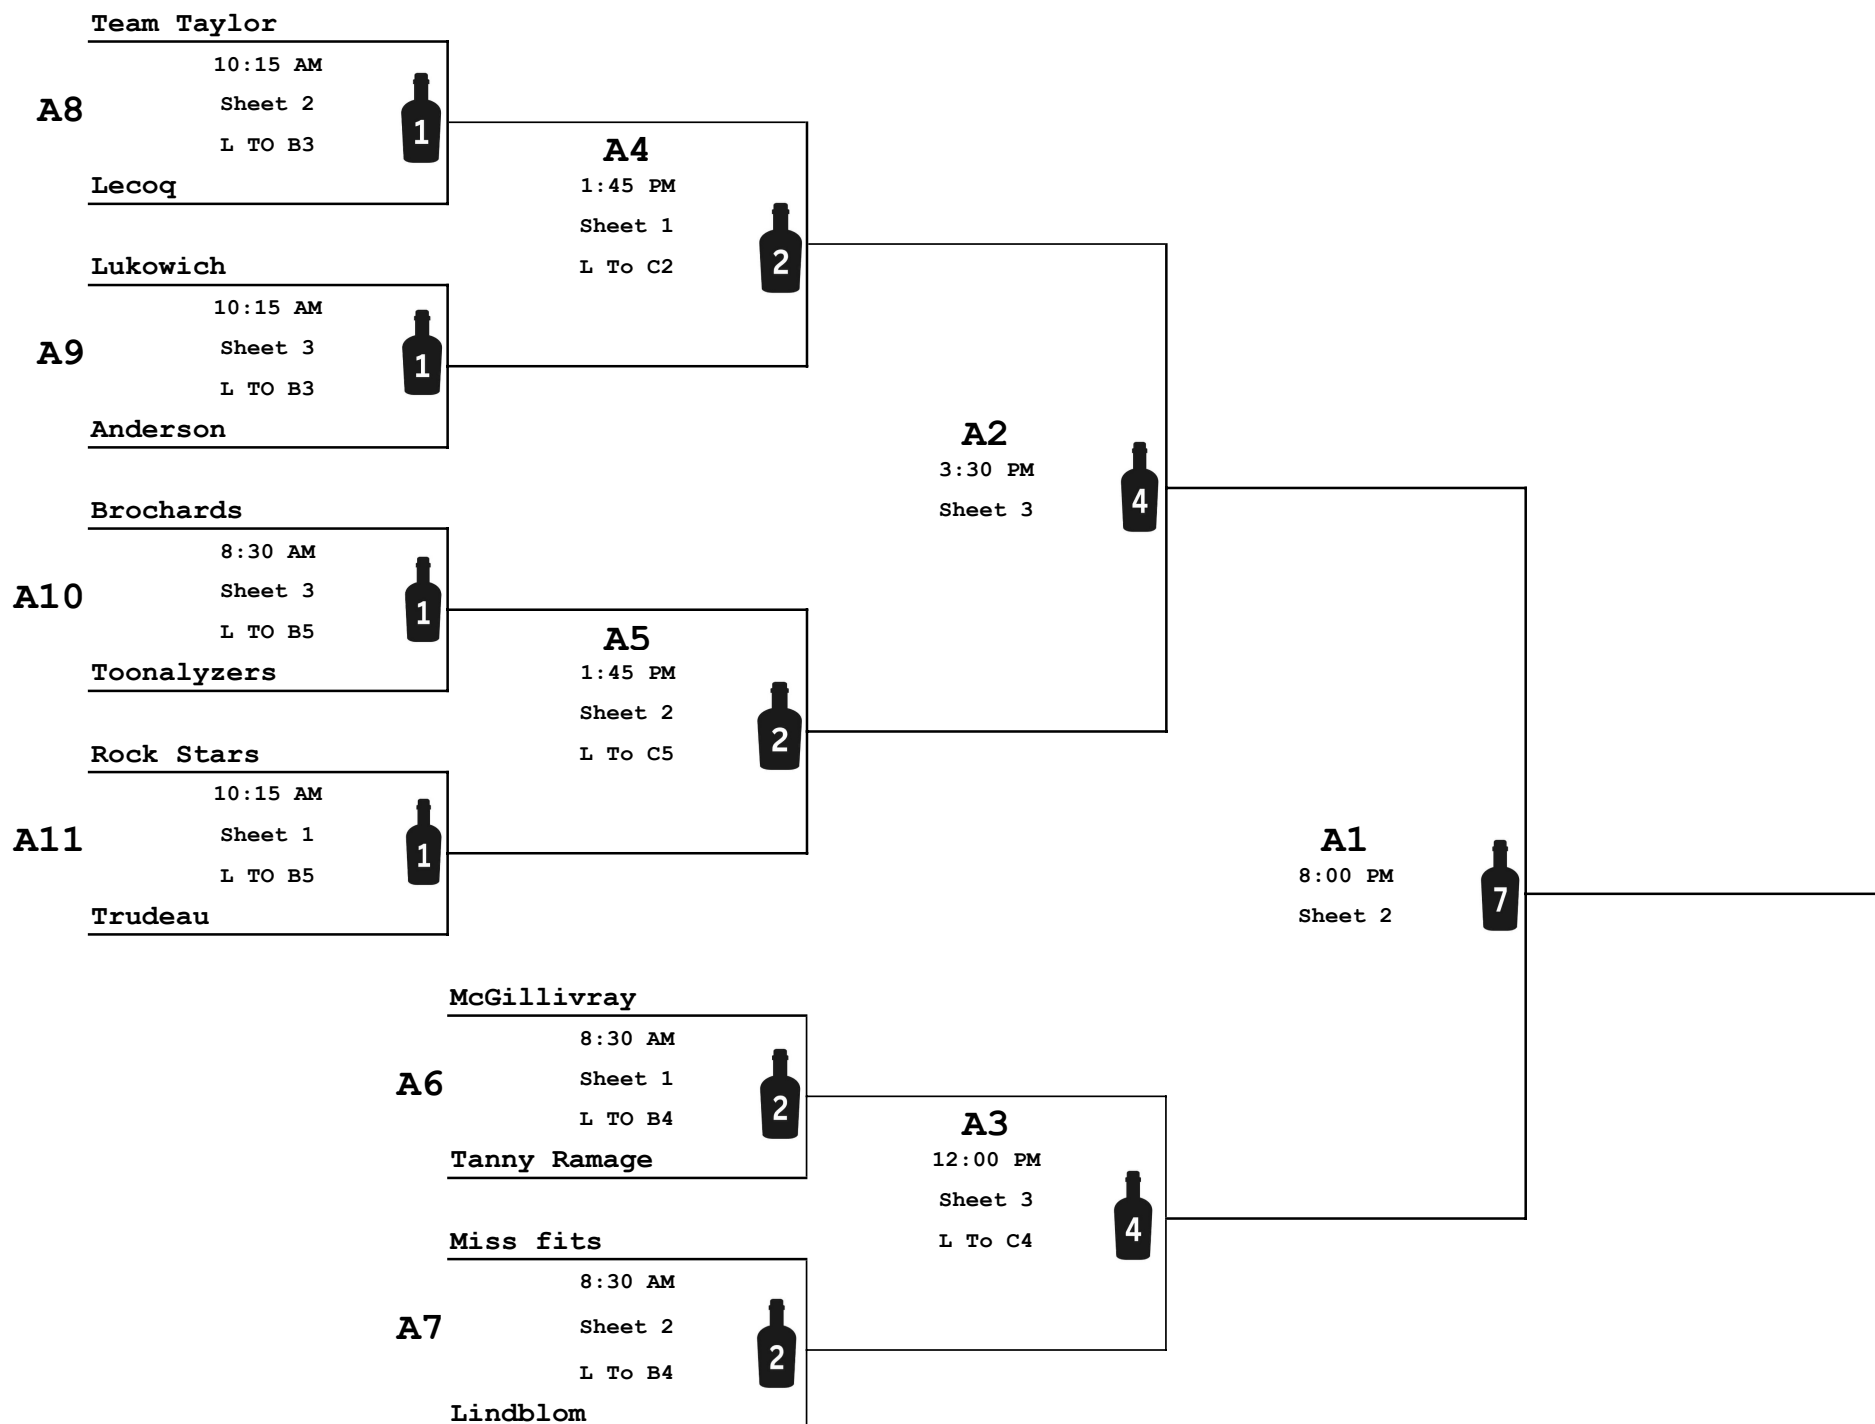

Mickey Spiel Draw - St. Adolphe Curling Club

A EVENT

B EVENT

C EVENT