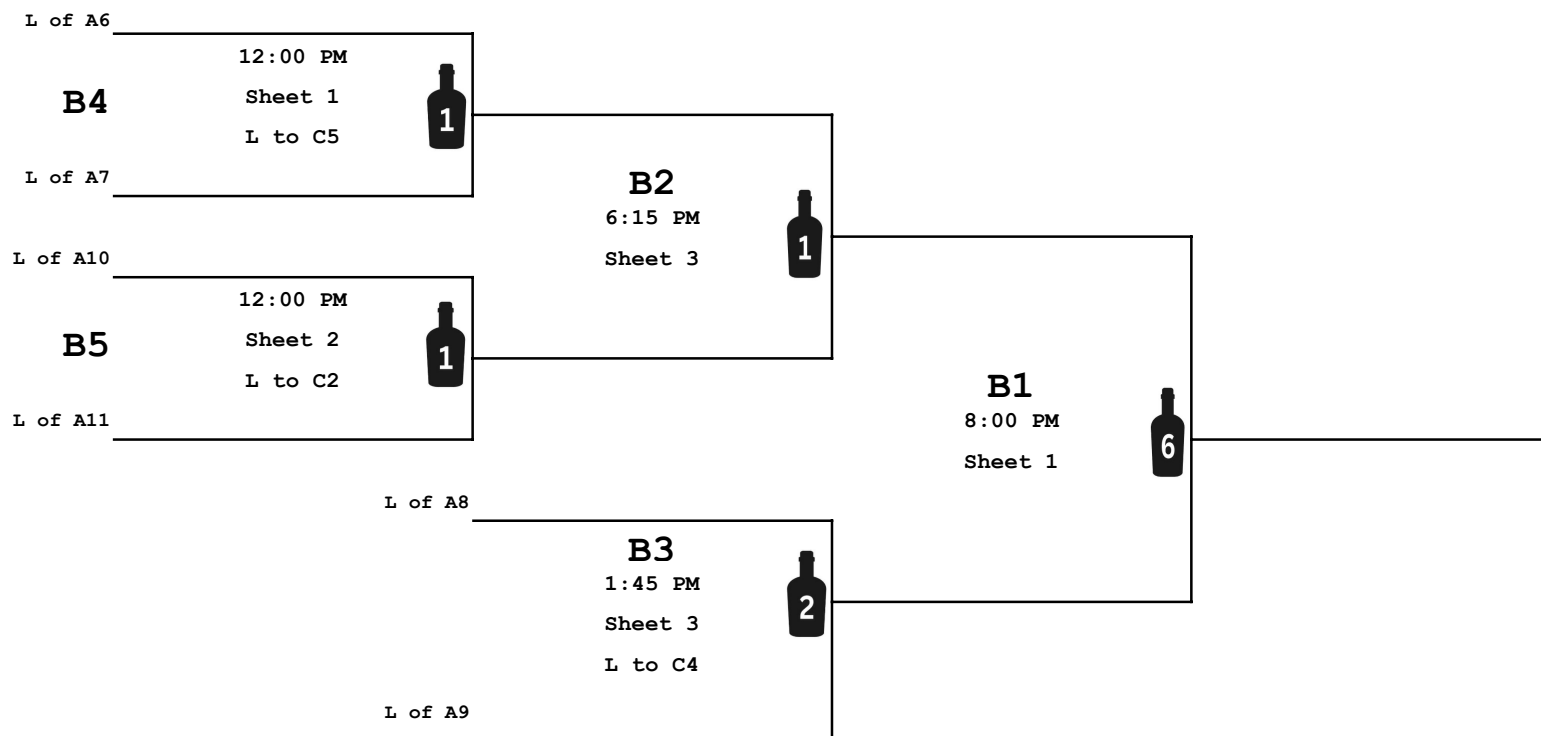

Mickey Spiel Draw - St. Adolphe Curling Club

A EVENT

B EVENT

C EVENT